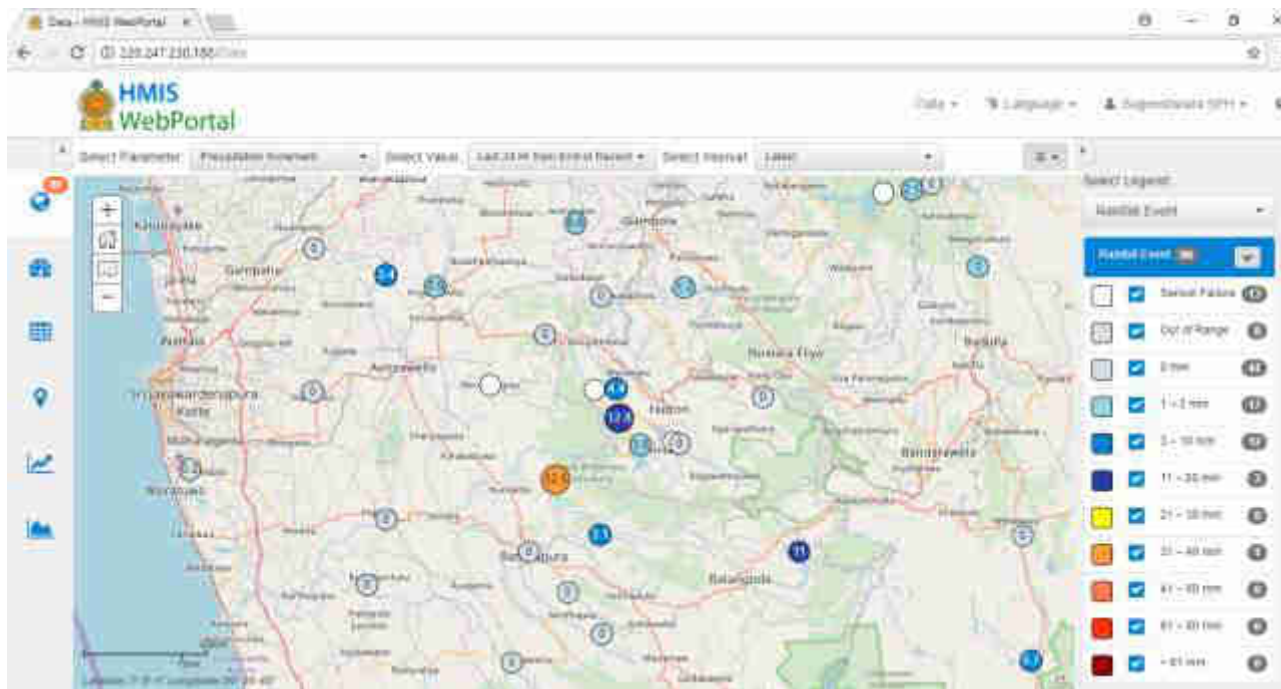

Possible Flooding Areas of Western Rivers in a Major Event

Areas to be attended more, during South-West Monsoonal Floods

Deduru Oya : Kurunegala, Puttalam,
Attanagalu Oya: Gampaha
Kelani River : Colombo, Kegalle,
Kalu River : Ratnapura, Kalutara,
Gin River : Galle
Nilvala River : Matara
Maha Oya : Puttalam, Kandy, Kurunagala
Kirama Oya : Hambantota
Malwathu Oya : Anuradhapura, Mannar

Flood Monitoring System of Irrigation Department - Manual System

There are 42 Manual River and Rainfall Monitoring Stations

These stations are manned on 24*7 basis

Rivers are monitored hourly and data is transferred to head office daily

If there is any warning from Met Department or if there is any sign of a flood, the information are transferred immediately.

- There are 106 Manual River and Rainfall Monitoring Stations in Automated stem.
- Data is transferred in each 10 minutes.
- The system is monitored continuously.
- If there is any warning from Met Department or if there is any sign of a flood, the system is monitored very closely.

Flood Monitoring System of Irrigation Department - Semi Automated System (Hydrology & DM Dash Board)

- Hourly water levels and rainfall data of Manual River Gauging Stations are uploaded to a GIS web portal real time now.
- Data is transferred by Gauge Readers via mobile phones hourly.
- The system is monitored continuously.
- If there is any warning from Met Department or if there is any sign of a flood, the system is monitored very closely.
- The system is open and can visit through ID web site (www.irrigation.gov.lk)