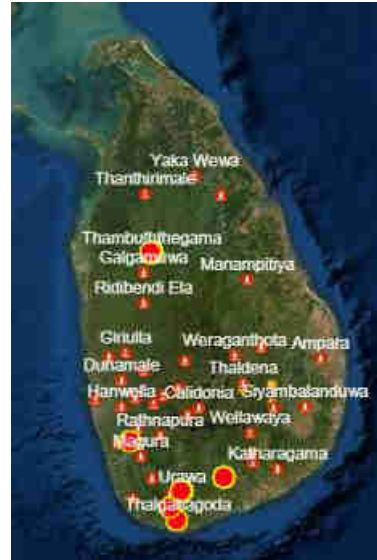

Possible Flooding Areas of Western Rivers in a Major Event

Areas to be attended more, during South-West Monsoonal Floods

Deduru Oya : Kurunegala, Puttalam,
Attanagalu Oya: Gampaha
Kelani River : Colombo, Kegalle,
Kalu River : Ratnapura, Kalutara,
Gin River : Galle
Nilvala River : Matara
Maha Oya : Puttalam, Kandy, Kurunagala
Kirama Oya : Hambantota
Malwathu Oya : Anuradhapura, Mannar

If there is any warning from Met Department or if there is any sign of a flood, the information are transferred immediately.

- There are 106 Manual River and Rainfall Monitoring Stations in Automated stem.
- Data is transferred in each 10 minutes.
- The system is monitored continuously.
- If there is any warning from Met Department or if there is any sign of a flood, the system is monitored very closely.

Flood Monitoring System of Irrigation Department - Semi Automated System (Hydrology & DM Dash Board)

- Hourly water levels and rainfall data of Manual River Gauging Stations are uploaded to a GIS web portal real time now.
- Data is transferred by Gauge Readers via mobile phones hourly.
- The system is monitored continuously.
- If there is any warning from Met Department or if there is any sign of a flood, the system is monitored very closely.
- The system is open and can visit through ID web site (www.irrigation.gov.lk)