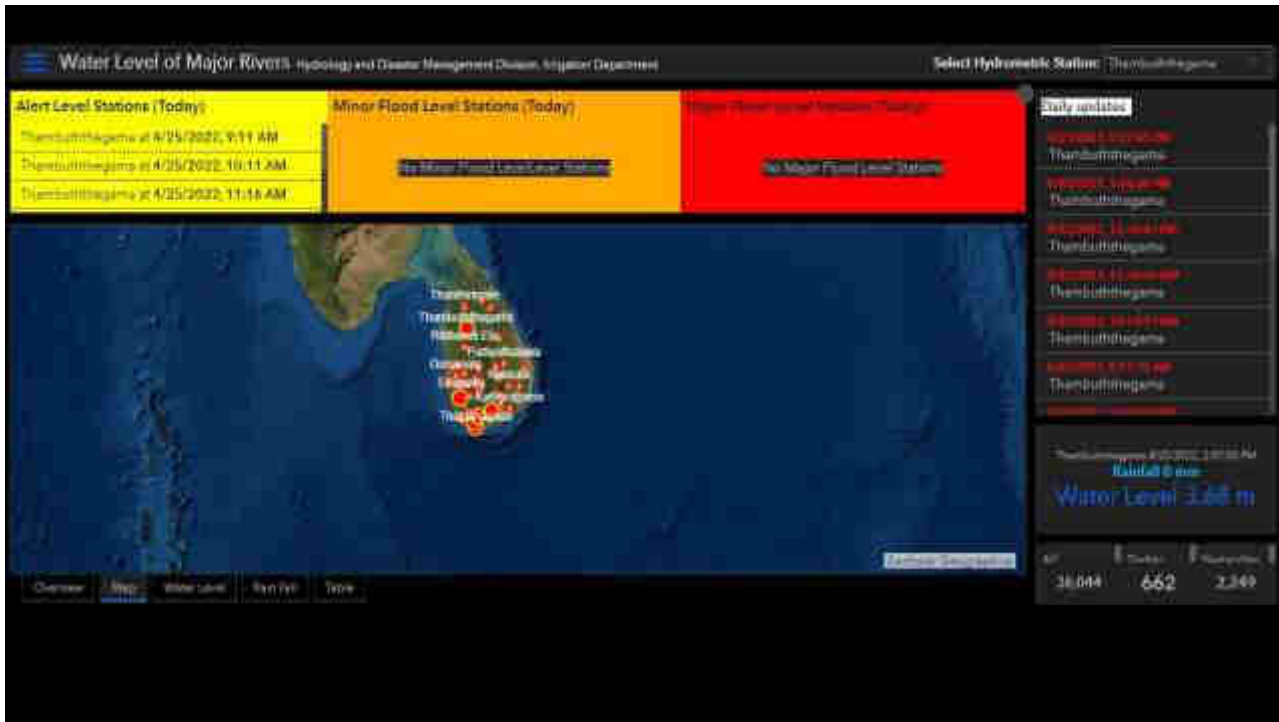

Flood Monitoring System of Irrigation Department - Manual System

There are 42 Manual River and Rainfall Monitoring Stations

These stations are manned on 24*7 basis

Rivers are monitored hourly and data is transferred to head office daily

If there is any warning from Met Department or if there is any sign of a flood, the information are transferred immediately.

- There are 106 Manual River and Rainfall Monitoring Stations in Automated stem.
- Data is transferred in each 10 minutes.
- The system is monitored continuously.
- If there is any warning from Met Department or if there is any sign of a flood, the system is monitored very closely.

Flood Monitoring System of Irrigation Department - Semi Automated System (Hydrology & DM Dash Board)

- Hourly water levels and rainfall data of Manual River Gauging Stations are uploaded to a GIS web portal real time now.
- Data is transferred by Gauge Readers via mobile phones hourly.
- The system is monitored continuously.
- If there is any warning from Met Department or if there is any sign of a flood, the system is monitored very closely.
- The system is open and can visit through ID web site (www.irrigation.gov.lk)