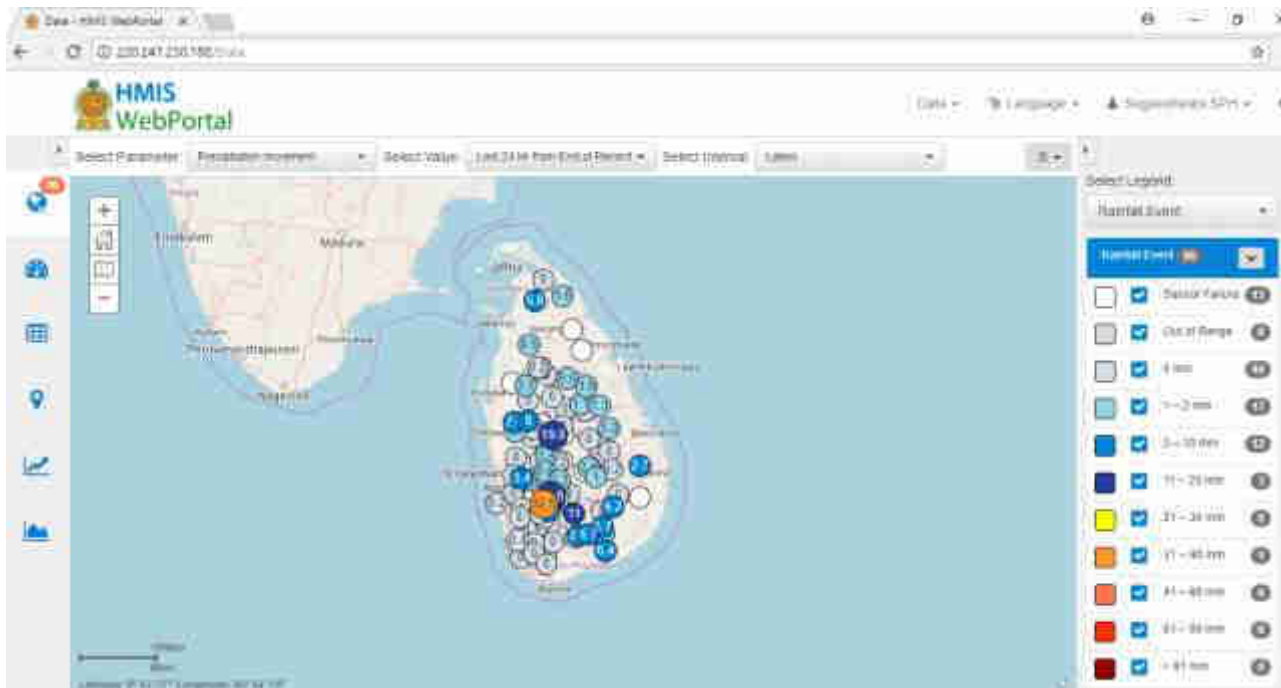

Flood Monitoring System of Irrigation Department - Manual System

There are 42 Manual River and Rainfall Monitoring Stations

These stations are manned on 24*7 basis

Rivers are monitored hourly and data is transferred to head office daily

If there is any warning from Met Department or if there is any sign of a flood, the information are transferred immediately.

- There are 106 Manual River and Rainfall Monitoring Stations in Automated stem.
- Data is transferred in each 10 minutes.
- The system is monitored continuously.
- If there is any warning from Met Department or if there is any sign of a flood, the system is monitored very closely.

Flood Monitoring System of Irrigation Department - Semi Automated System (Hydrology & DM Dash Board)

- Hourly water levels and rainfall data of Manual River Gauging Stations are uploaded to a GIS web portal real time now.
- Data is transferred by Gauge Readers via mobile phones hourly.
- The system is monitored continuously.
- If there is any warning from Met Department or if there is any sign of a flood, the system is monitored very closely.
- The system is open and can visit through ID web site (www.irrigation.gov.lk)