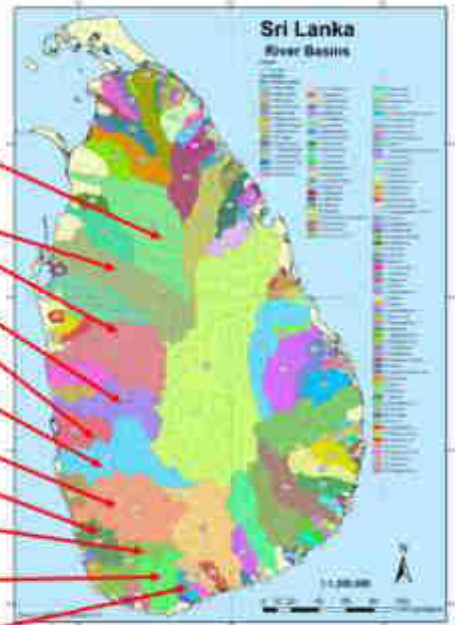

The River Basins most likely to be affected by floods in South - West Monsoon

- Malwathu Oya
- Kala Oya
- Deduru Oya
- Maha Oya
- Attanagalu Oya
- Kelani River
- Kalu River
- Bentara River
- Gin River
- Nilwala River
- Kirama Oya

Possible Flooding Areas of Western Rivers in a Major Event

Areas to be attended more, during South-West Monsoonal Floods

Deduru Oya : Kurunegala, Puttalam,
Attanagalu Oya: Gampaha
Kelani River : Colombo, Kegalle,
Kalu River : Ratnapura, Kalutara,
Gin River : Galle
Nilvala River : Matara
Maha Oya : Puttalam, Kandy, Kurunagala
Kirama Oya : Hambantota
Malwathu Oya : Anuradhapura, Mannar

Behaviour of the Water Level at Giriulla Gauging Station from 18th of March to 25th April

Rainfall records at Giriulla Gauging Station from 18th of March to 25th April

District wise Summary of Water Storages