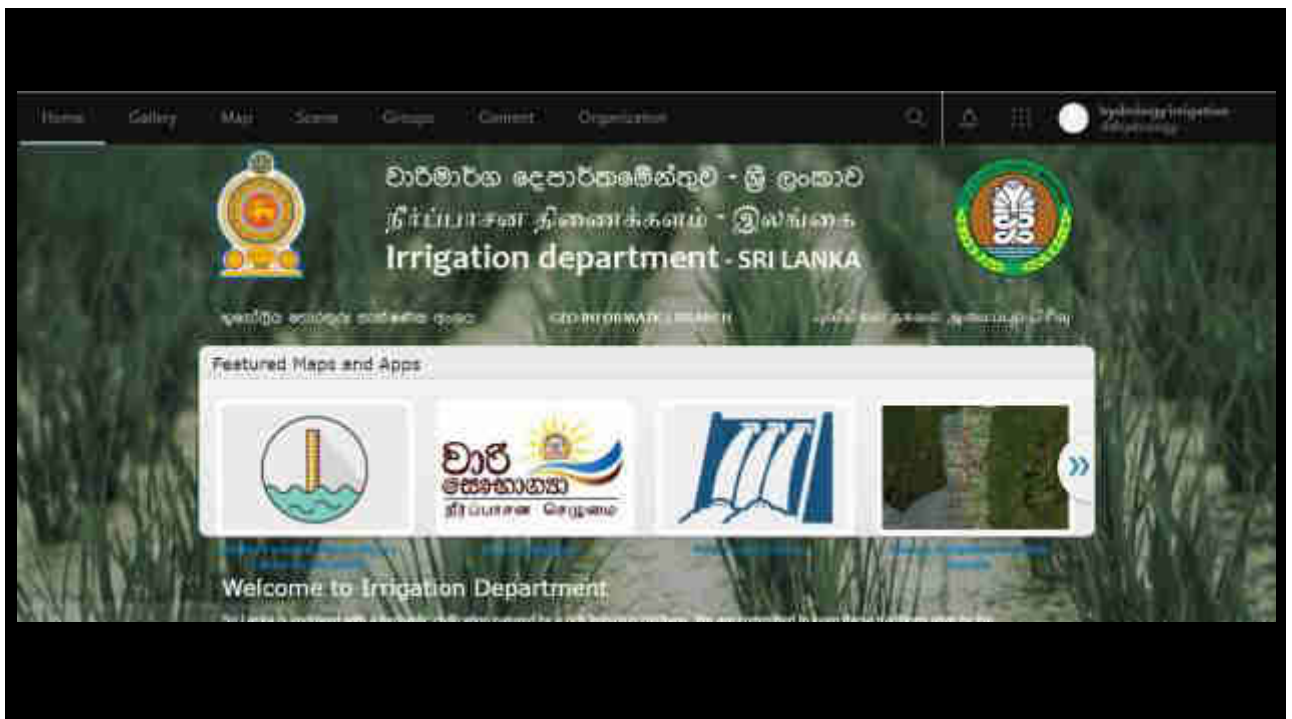

Flood Monitoring System of Irrigation Department - Manual System

There are 42 Manual River and Rainfall Monitoring Stations

These stations are manned on 24*7 basis

Rivers are monitored hourly and data is transferred to head office daily

If there is any warning from Met Department or if there is any sign of a flood, the information are transferred immediately.

- There are 106 Manual River and Rainfall Monitoring Stations in Automated stem.
- Data is transferred in each 10 minutes.
- The system is monitored continuously.
- If there is any warning from Met Department or if there is any sign of a flood, the system is monitored very closely.

Flood Monitoring System of Irrigation Department - Semi Automated System (Hydrology & DM Dash Board)

- Hourly water levels and rainfall data of Manual River Gauging Stations are uploaded to a GIS web portal real time now.
- Data is transferred by Gauge Readers via mobile phones hourly.
- The system is monitored continuously.
- If there is any warning from Met Department or if there is any sign of a flood, the system is monitored very closely.
- The system is open and can visit through ID web site (www.irrigation.gov.lk)