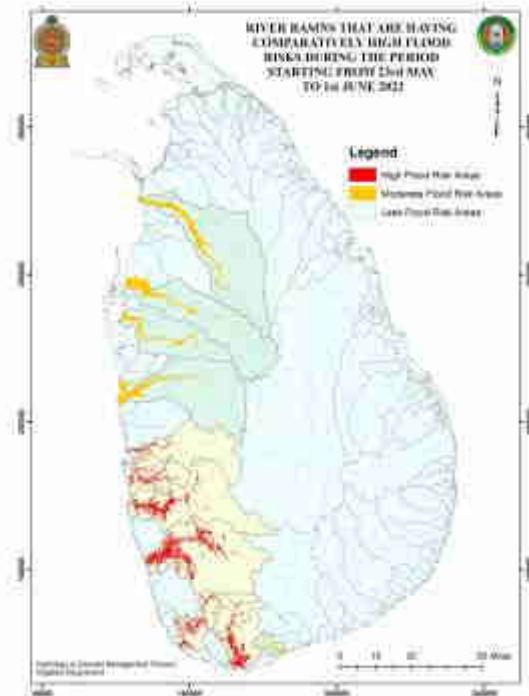

The River Basins most likely to be affected by floods in South - West Monsoon

- Malwathu Oya
- Kala Oya
- Deduru Oya
- Maha Oya
- Attanagalu Oya
- Kelani River
- Kalu River
- Bentara River
- Gin River
- Nilwala River
- Kirama Oya

Possible Flooding Areas of Western Rivers in a Major Event

Areas to be attended more, during South-West Monsoonal Floods

Deduru Oya : Kurunegala, Puttalam,
Attanagalu Oya: Gampaha
Kelani River : Colombo, Kegalle,
Kalu River : Ratnapura, Kalutara,
Gin River : Galle
Nilvala River : Matara
Maha Oya : Puttalam, Kandy, Kurunagala
Kirama Oya : Hambantota
Malwathu Oya : Anuradhapura, Mannar

Behaviour of the Water Level at Giriulla Gauging Station from 18th of March to 25th April

Rainfall records at Giriulla Gauging Station from 18th of March to 25th April

District wise Summary of Water Storages