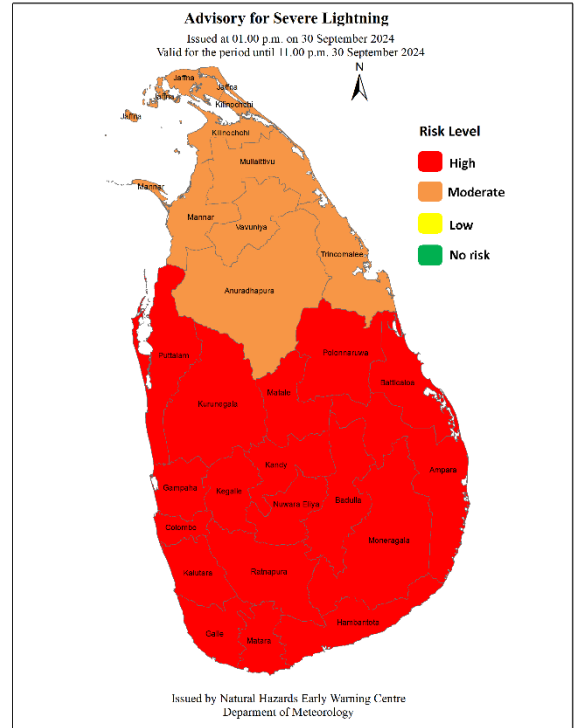

කාලගුණ විද්‍යා දෙපාර්තමේන්තුව
வளிமண்டலவியல் திணைக்களம்
Department of Meteorology

TP : 011 2686686
Fax : 011 2691443
E-mail : metnmc@gmail.com
Web : www.meteo.gov.lk

Bulletin No: 01

WW/T/24/09/30/01

COLOR: **Amber**

Advisory for Severe Lightning

Issued by the natural hazards early warning center

Issued 01.00 p.m. 30 September 2024 for the period until 11.00 p.m. 30 September 2024

PLEASE BE AWARE:

Thundershowers accompanied by severe lightning are likely to occur at several places in Western, Sabaragamuwa, Southern, Central, Uva and North-western provinces and in Ampara, Batticaloa and Polonnaruwa districts.

There may be temporary localized strong winds during thundershowers. General public is kindly requested to take adequate precautions to minimize damages caused by lightning activity.

ACTION REQUIRED:

The Department of Meteorology advises that people should:

- Seek shelter, preferably indoors and never under trees.
- Avoid open areas such as paddy fields, tea plantations and open water bodies during thunderstorms.
- Avoid using wired telephones and connected electric appliances during thunderstorms.
- Avoid using open vehicles, such as bicycles, tractors and boats etc.
- Beware of fallen trees and power lines.
- For emergency assistance contact the local disaster management authorities.

Color: -Red
Warning (Take action)

Color: -Amber
Advisory (Be prepared)

Color: -Green
Threat is over

Spatial rainfall distribution: Isolated: <25%, A few: 26-50%, Many: 51-75%, Most: 76-100%
Rainfall amount (mm): Fairly Heavy rain: 50 -100, Heavy rain: 100 – 150, Very heavy rain: 150 or more.