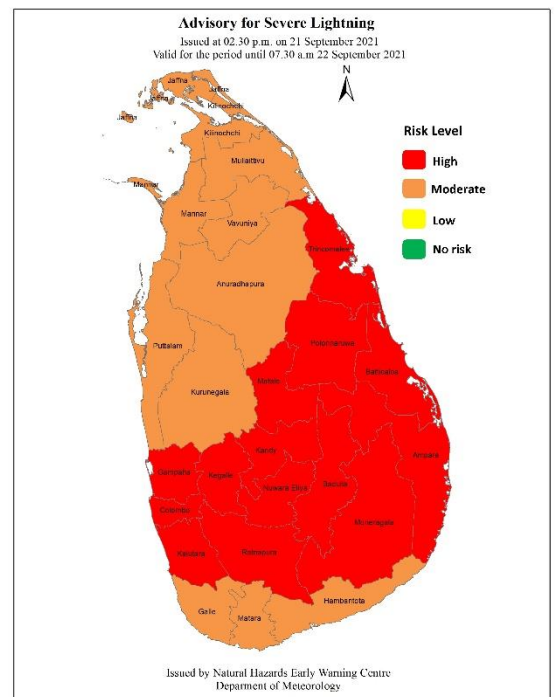

COLOR: Amber

## Advisory for Severe Lightning

Issued by the natural hazards early warning center

Issued at 02.30 p.m. 21 September 2021 for the period until 07.30 a.m. 22 September 2021

### PLEASE BE AWARE:

Thundershowers accompanied by severe lightning are likely to occur at several places in Western, Sabaragamuwa, Central, Uva and Eastern provinces and in Polonnaruwa district.

There may be temporary localized strong winds during thundershowers. General public is kindly requested to take adequate precautions to minimize damages caused by lightning activity.

Color: -Red  
Warning (Take action)

Color: -Amber  
Advisory (Be prepared)

Color: -Green  
Threat is over

Spatial rainfall distribution: Isolated: <25%, A few: 26-50%, Many: 51-75%, Most: 76-100%  
Rainfall amount (mm): Fairly Heavy rain: 50 -100, Heavy rain: 100 – 150, Very heavy rain: 150 or more.