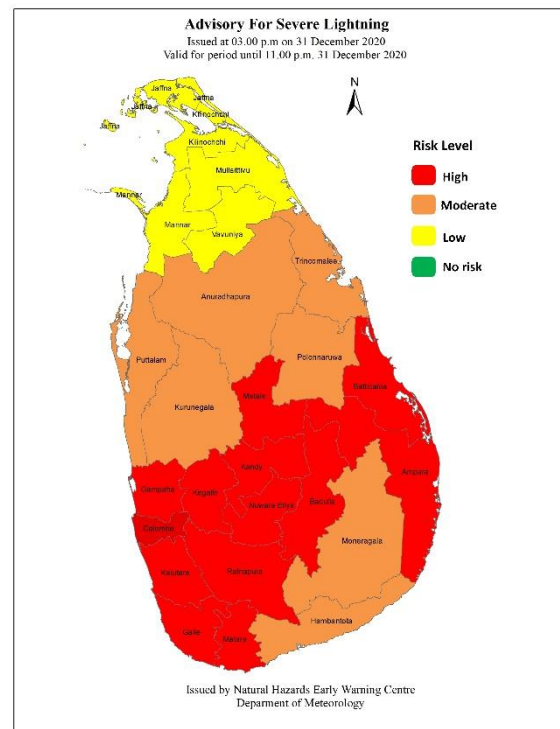

WW/T/20/12/31/01

COLOR: Amber

Advisory for Severe Lightning

Issued by the natural hazards early warning center

At 03.00 p.m. 31 December 2020 for the period until 11.00 p.m. 31 December 2020

For Sabaragamuwa, Central and Western provinces and in Galle, Matara, Batticaloa, Ampara and Badulla districts

PLEASE BE AWARE:

Thundershowers accompanied by severe lightning are likely to occur at several places in Sabaragamuwa, Central and Western provinces and in Galle, Matara, Batticaloa, Ampara and Badulla districts. Heavy showers above **100 mm** are likely at some places.

Color: -Red
Warning (Take action)

Color: -Amber
Advisory (Be prepared)

Color: -Green
Threat is over

Spatial rainfall distribution: Isolated: <25%, A few: 26-50%, Many: 51-75%, Most: 76-100%
Rainfall amount (mm): Fairly Heavy rain: 50 -100, Heavy rain: 100 – 150, Very heavy rain: 150 or more.